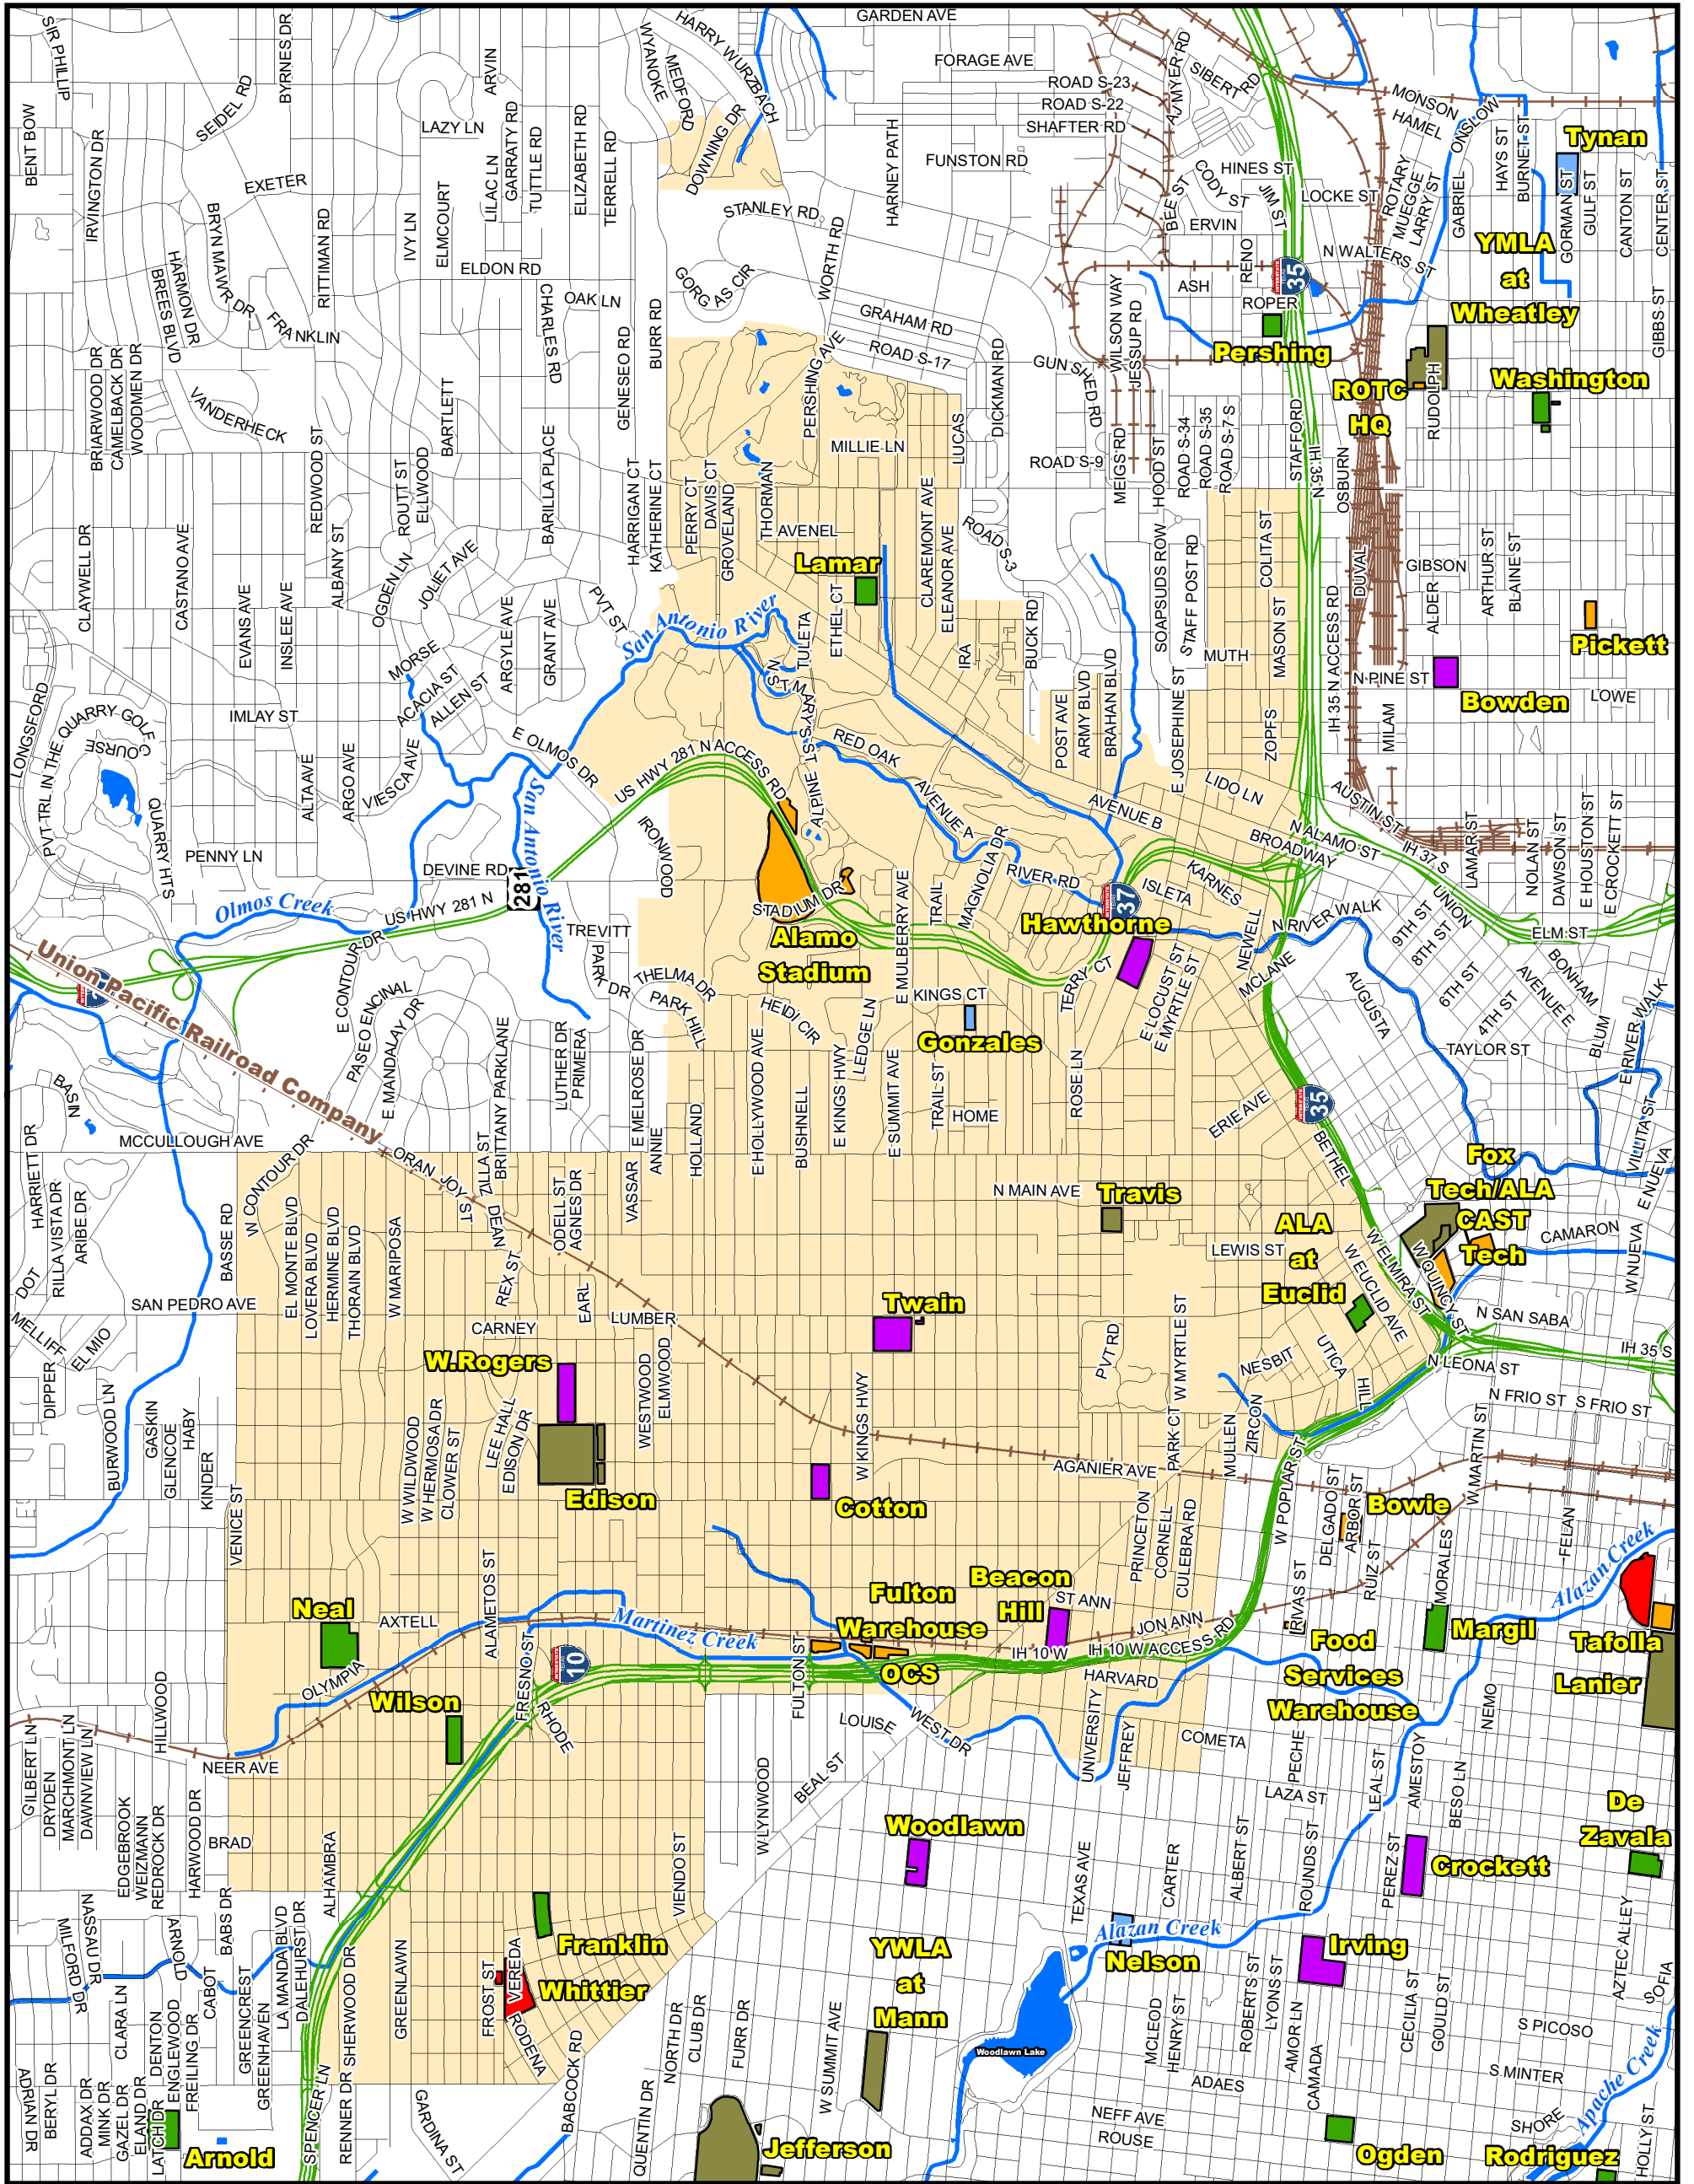

Attendance Boundary for 2021-2022

EDISON
High School
Grades Served: 9-12

701 SANTA MONICA DR.
SAN ANTONIO, TX 78212

LEGEND

1 inch equals 0.52 miles

Last Updated 2014-2015

SAISD Facilities		Route Features		Natural Features	
 Early Childhood EC	 Middle School	Streets	Rivers & Creeks		
 Administrative	 Primary PK/K-5/6	Railroad Tracks	Water Bodies		
 Closed - Pending Reuse	 PK/K-8 School				
 High School	 Special Program				