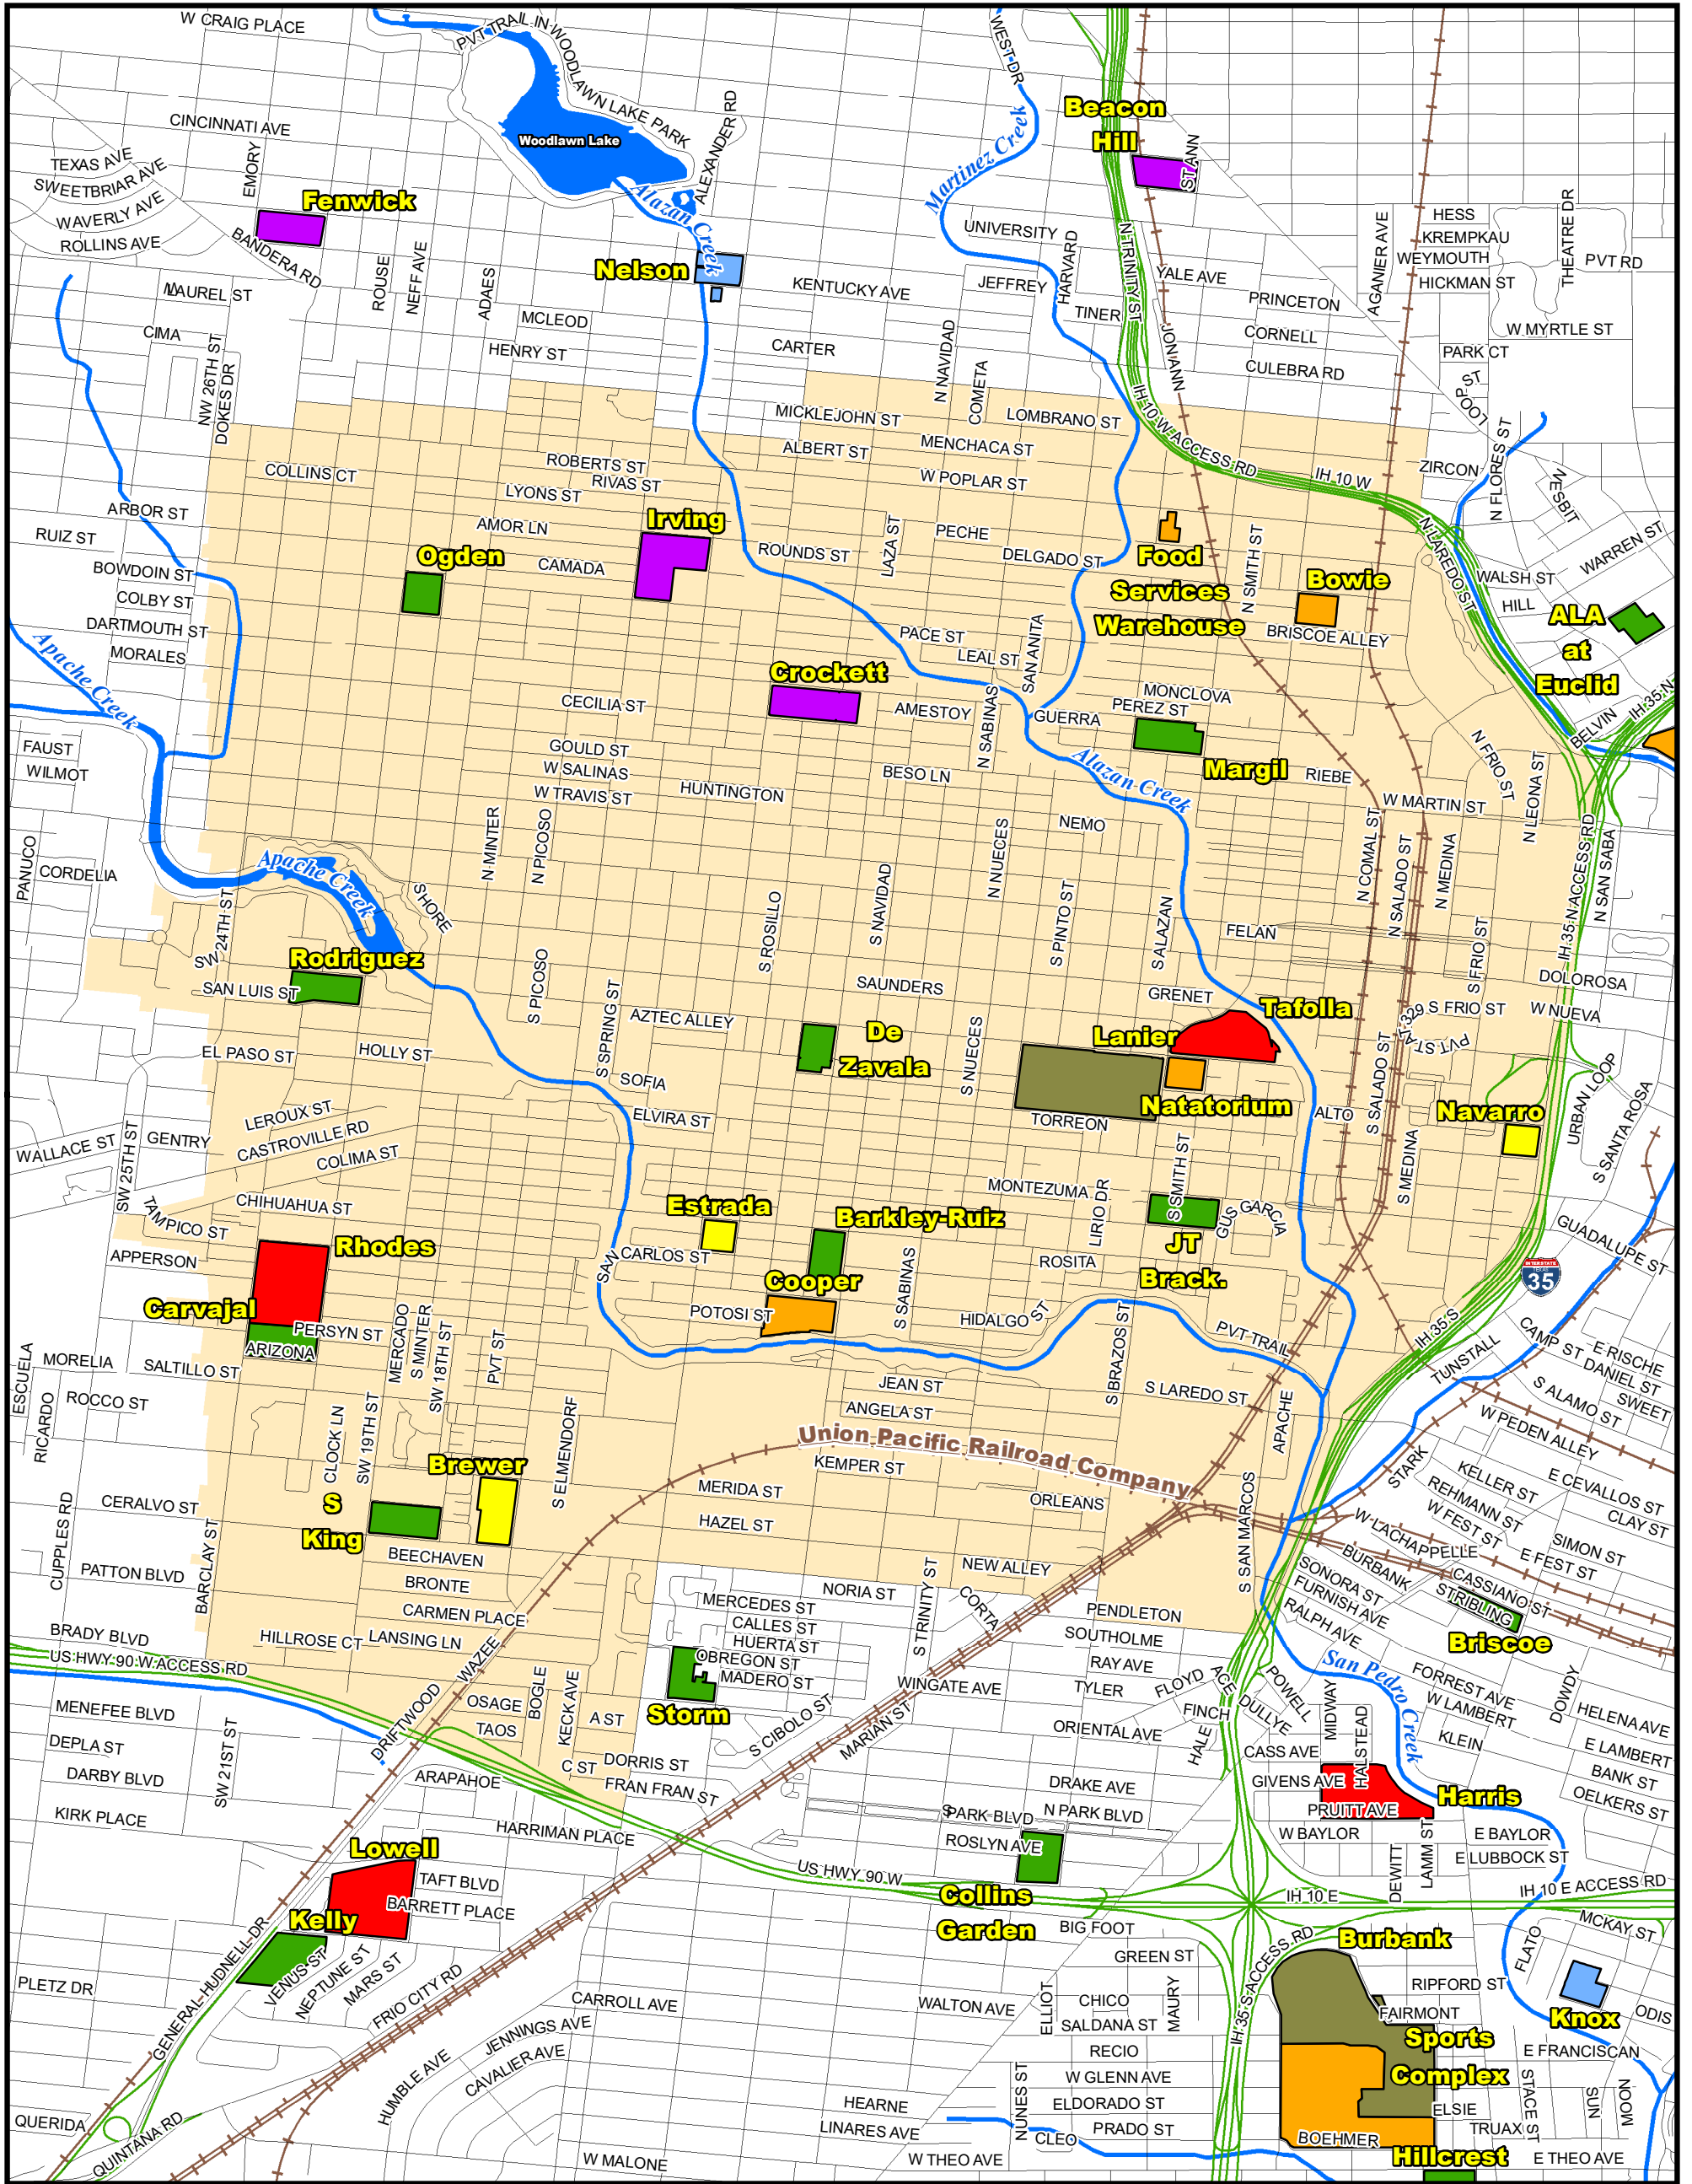

Attendance Boundary for 2021-2022

LANIER
High School
Grades Served: 9-12

1514 W. CESAR E. CHAVEZ BLVD.
SAN ANTONIO, TX 78207

LEGEND

1 inch equals 0.35 miles

Last Updated 2014-2015

SAISD Facilities		Route Features		Natural Features	
Early Childhood EC	Middle School	Streets	Rivers & Creeks	Water Bodies	
Administrative	Primary PK/K-5/6	Railroad Tracks			
Closed - Pending Reuse	PK/K-8 School				
High School	Special Program				