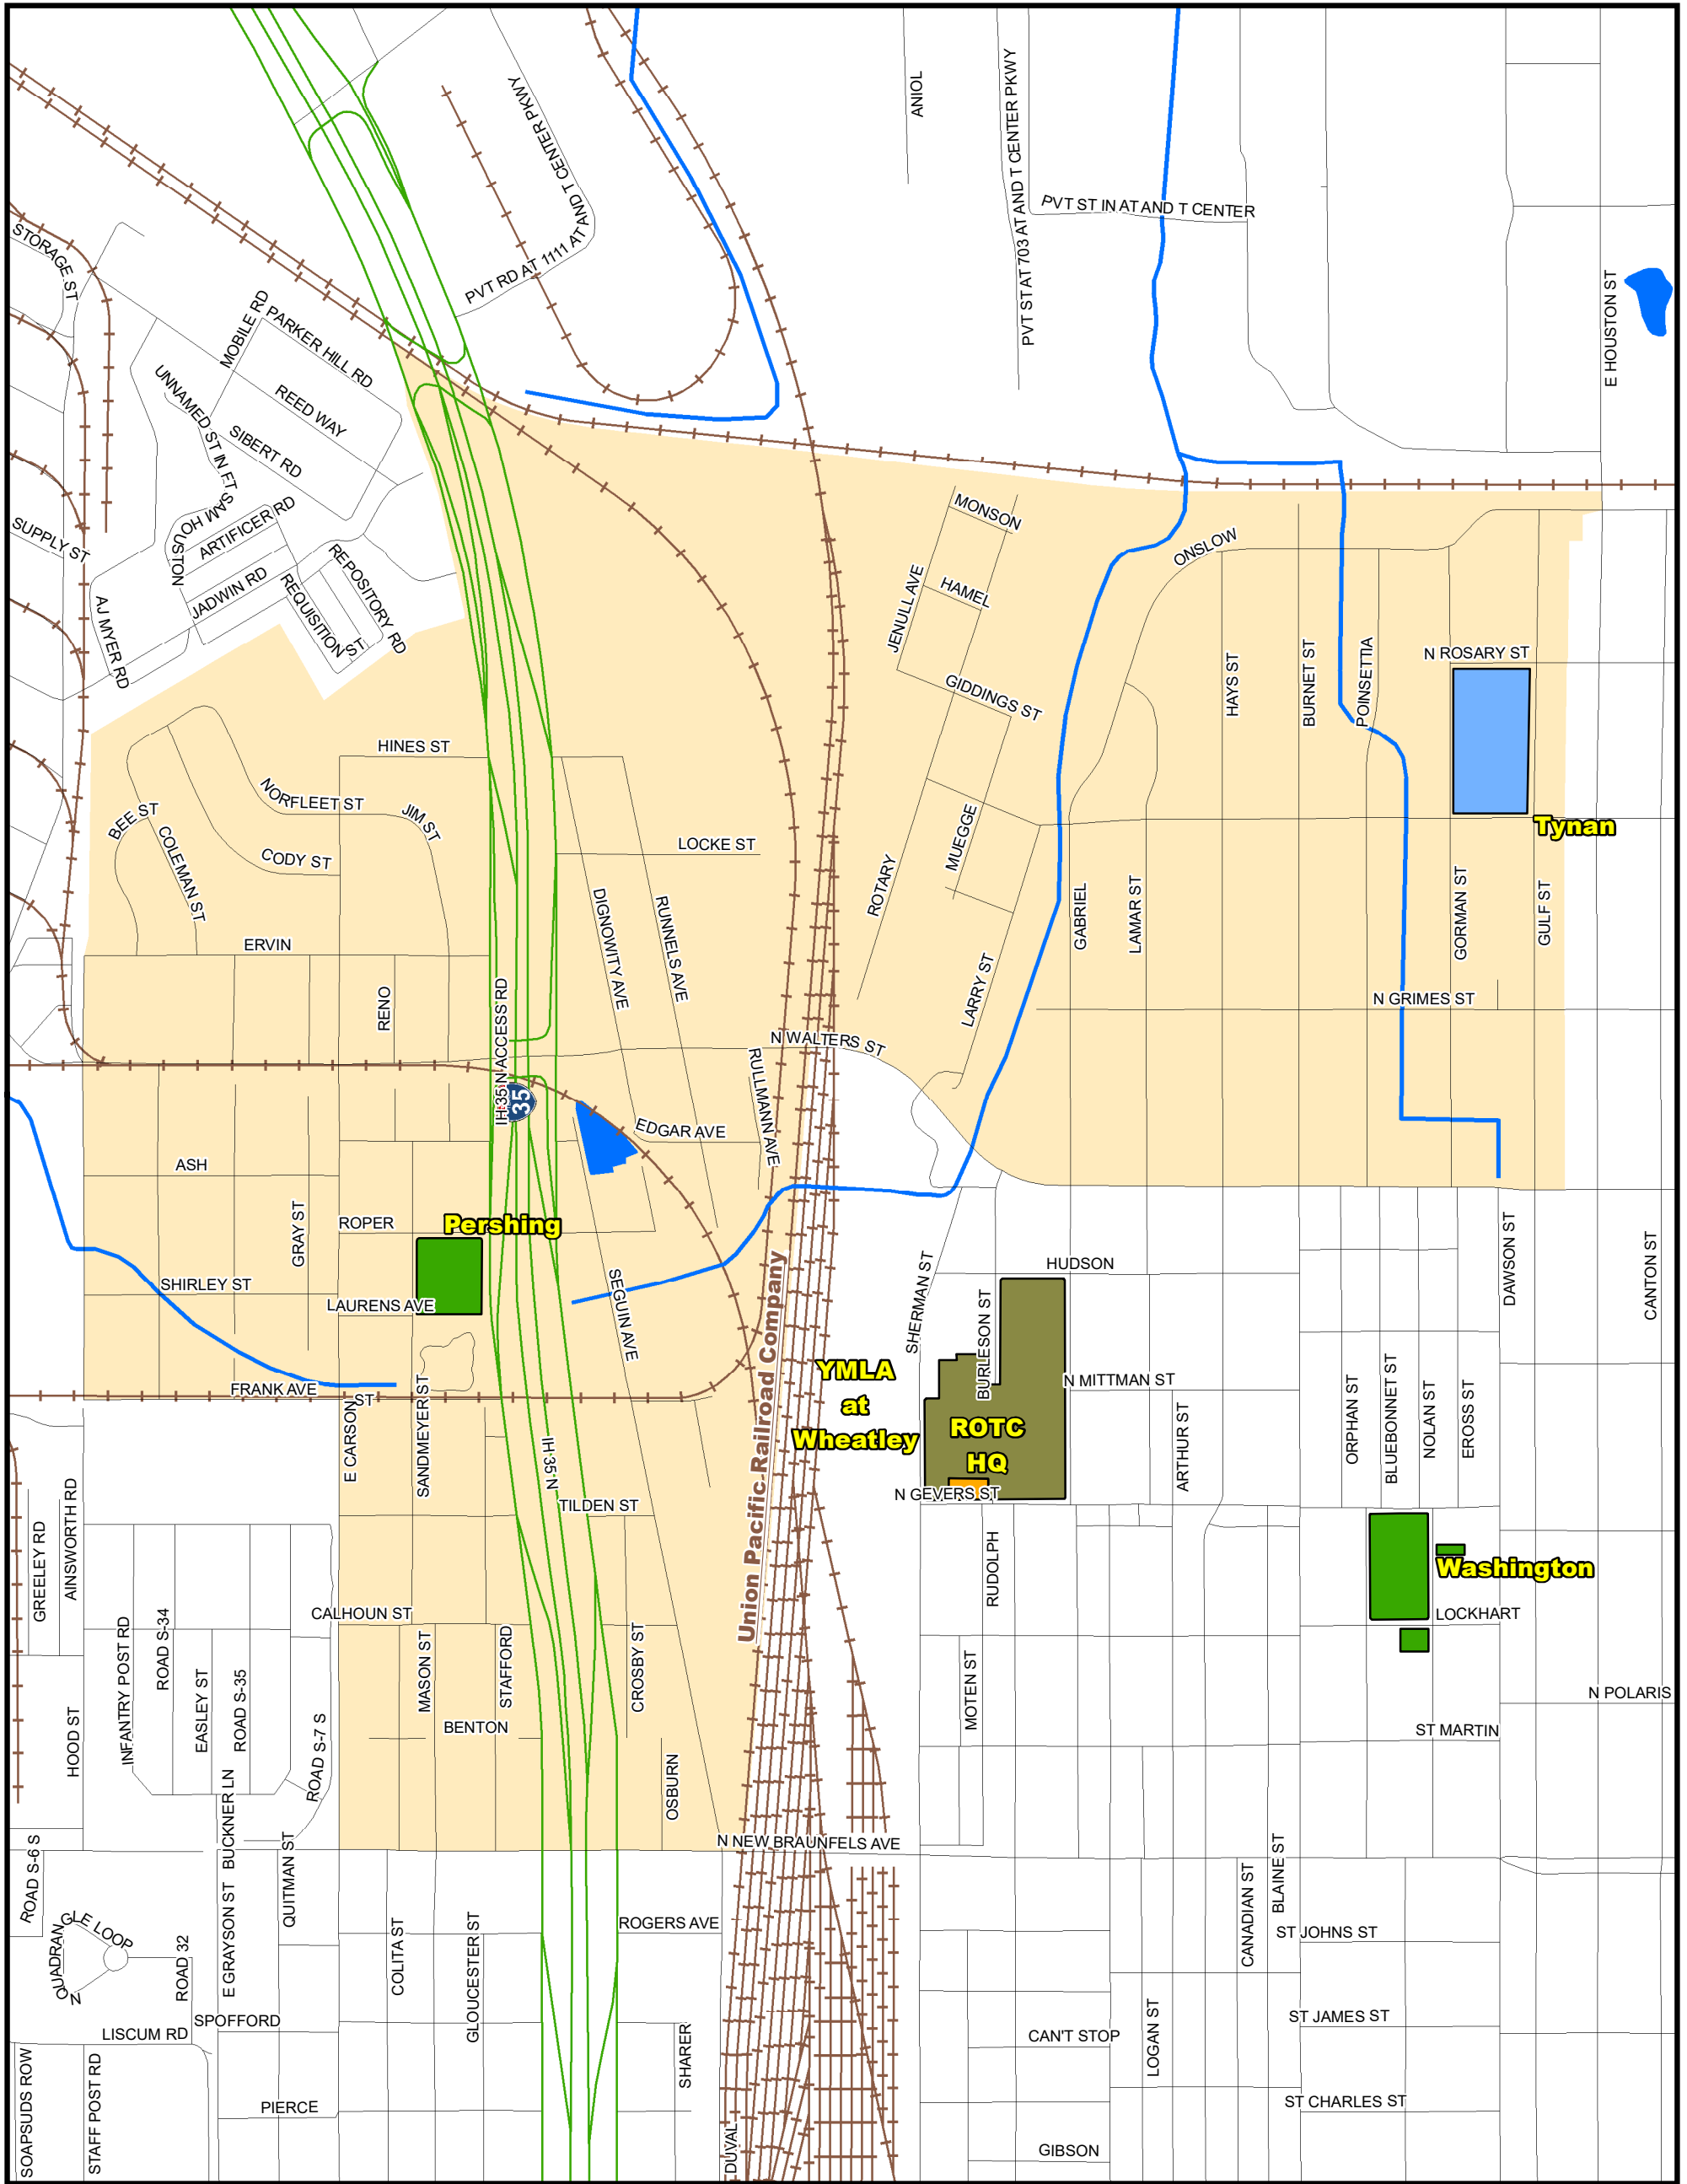

Attendance Boundary for 2021-2022

PERSHING
Primary School
Grades Served: PK-6

600 SANDMEYER ST.
SAN ANTONIO, TX 78208

LEGEND

1 inch equals 0.15 miles

Last Updated 2019-2020

SAISD Facilities		Route Features		Natural Features	
Facility_Type					
	Administrative		Early Childhood EC		Middle School
	Primary PK/K-5/6		PK/K-8 School		Special Program
	Closed - Pending Reuse		High School		Streets
			Railroad Tracks		Rivers & Creeks
			Water Bodies		