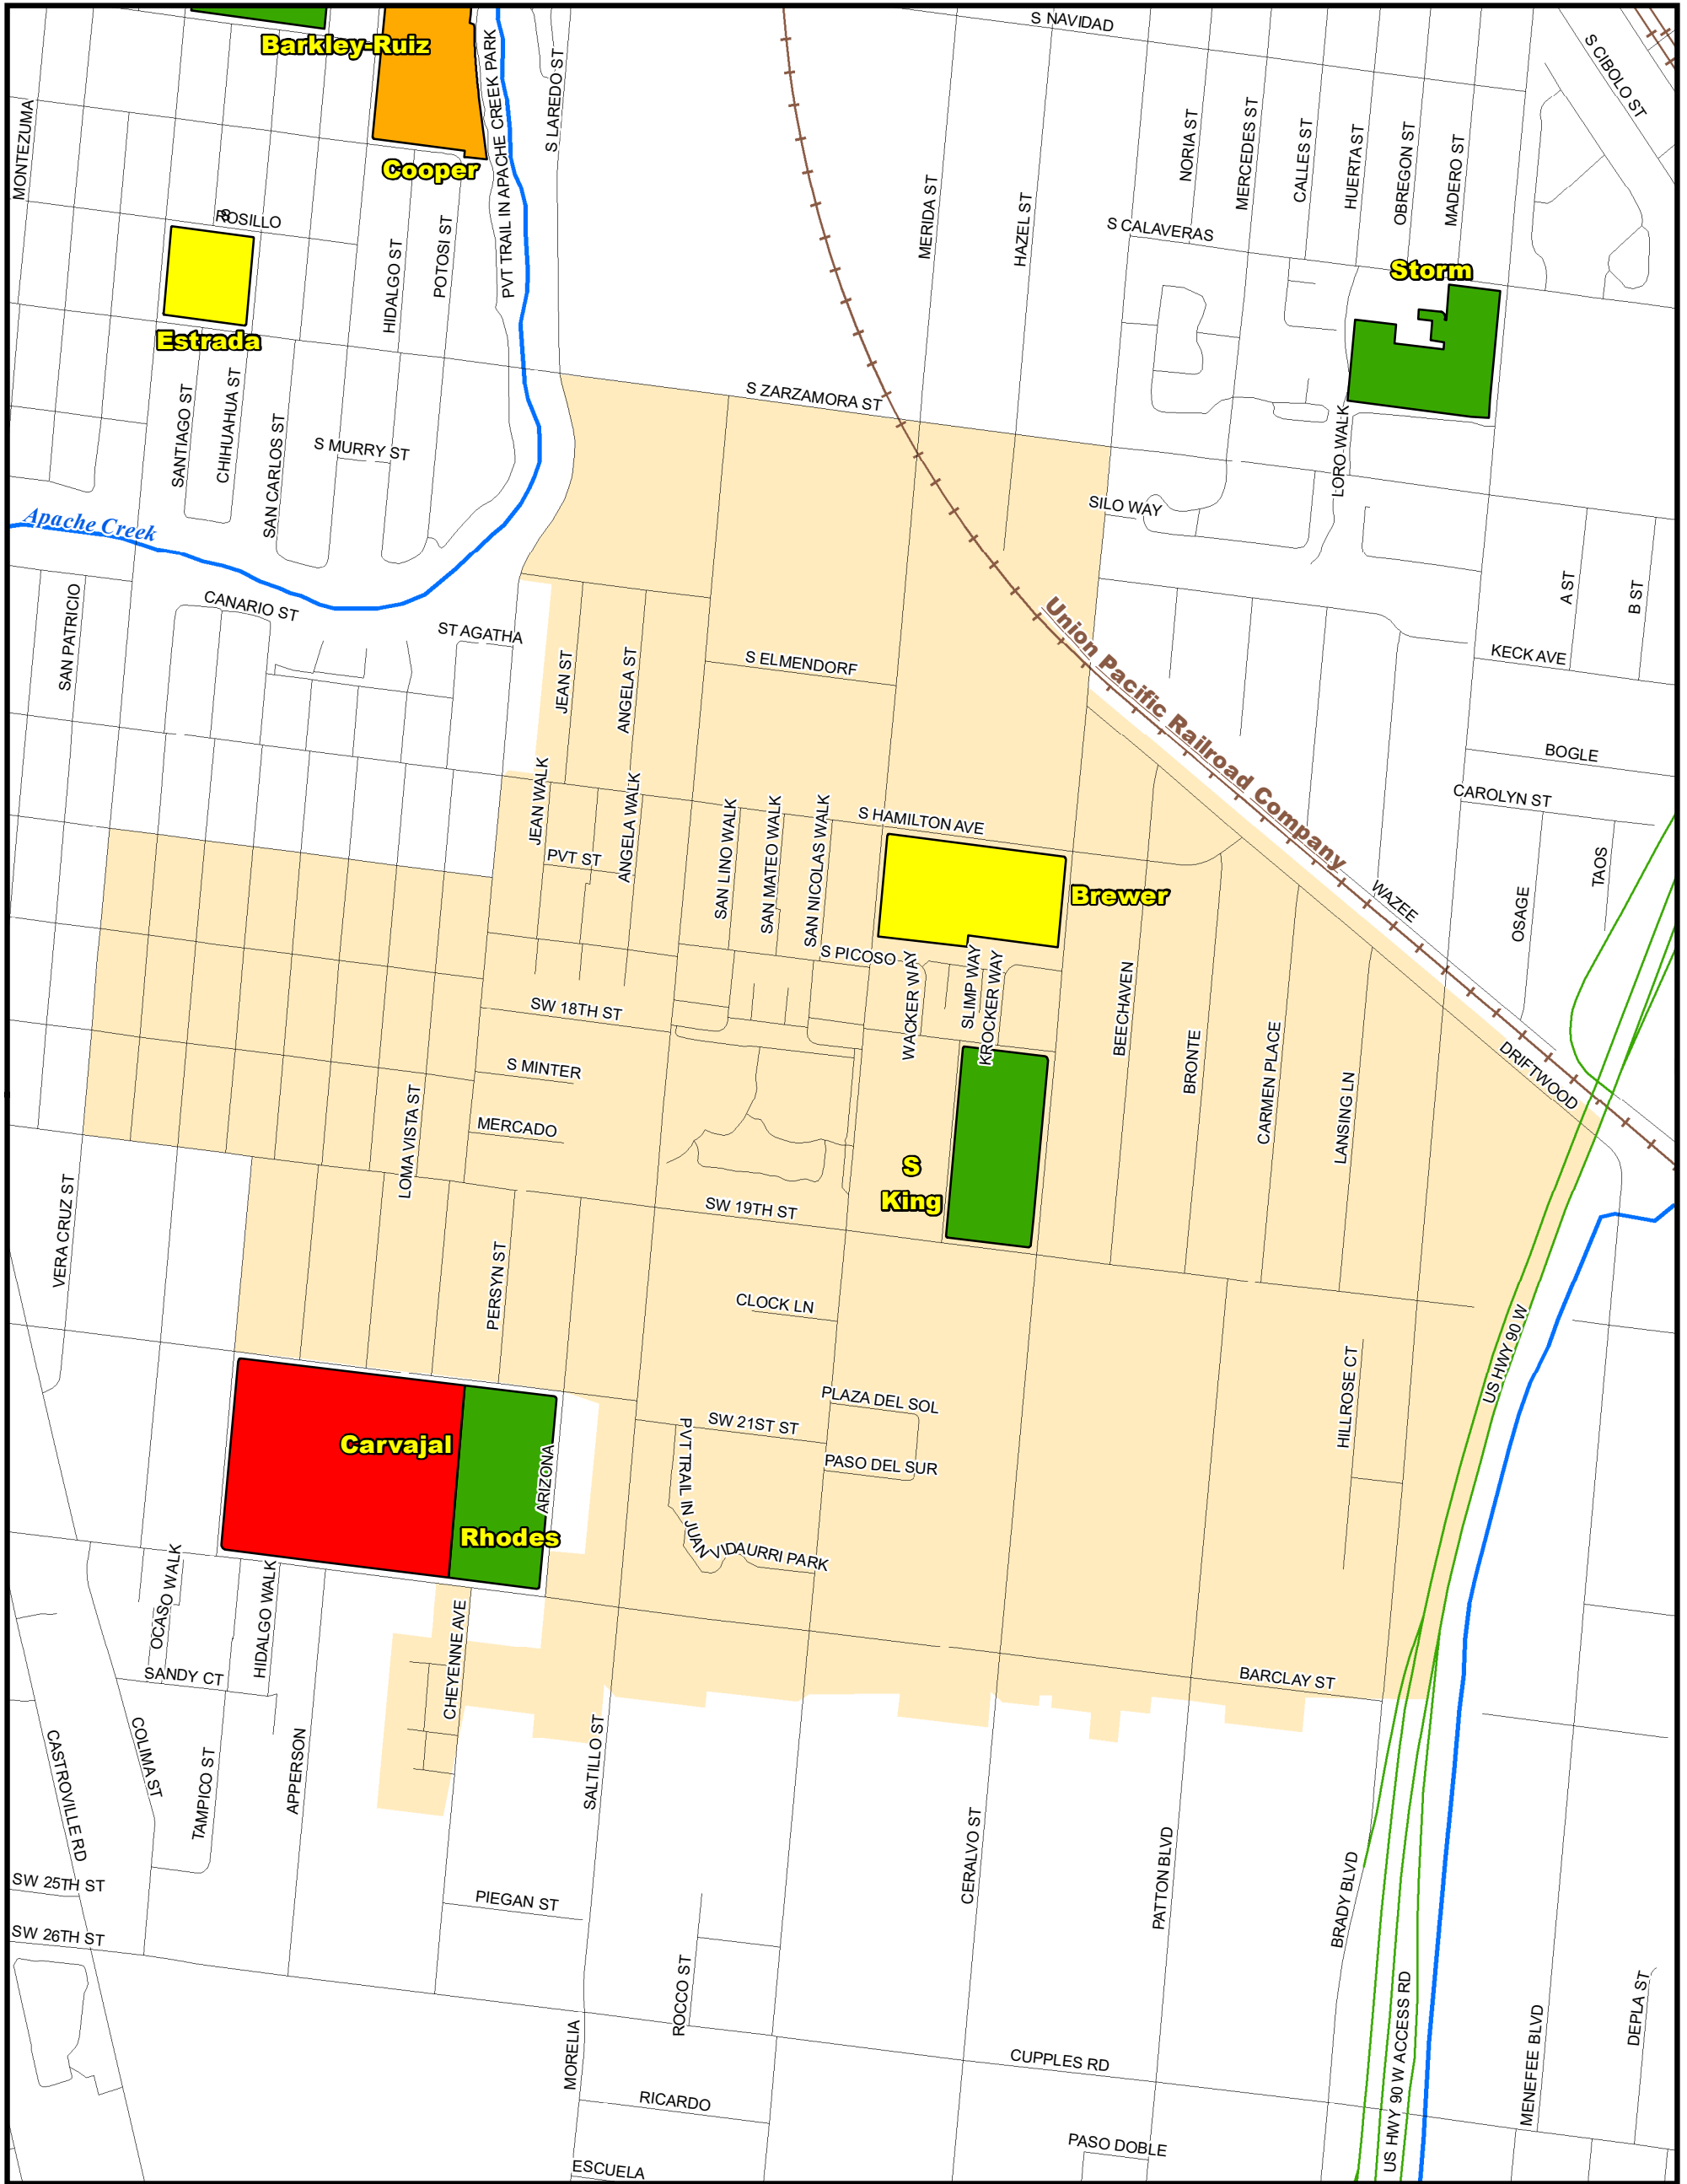

# Attendance Boundary for 2021-2022

**S.KING**  
**Primary School**  
**Grades Served: HS,PK-5**

**1001 CERALVO ST.**  
**SAN ANTONIO, TX 78207**

**LEGEND**

1 inch equals 0.13 miles

**Last Updated 2019-2020**

SAISD Facilities		Route Features		Natural Features	
Facility_Type					
<span style="display: inline-block; width: 20px; height: 10px; background-color: orange; border: 1px solid black;"></span> Administrative	<span style="display: inline-block; width: 20px; height: 10px; background-color: green; border: 1px solid black;"></span> Primary PK/K-5/6	<span style="display: inline-block; width: 20px; height: 10px; background-color: red; border: 1px solid black;"></span> Middle School	Streets	Rivers & Creeks	Water Bodies
<span style="display: inline-block; width: 20px; height: 10px; background-color: grey; border: 1px solid black;"></span> Closed - Pending Reuse	<span style="display: inline-block; width: 20px; height: 10px; background-color: brown; border: 1px solid black;"></span> High School	<span style="display: inline-block; width: 20px; height: 10px; background-color: purple; border: 1px solid black;"></span> PK/K-8 School	Railroad Tracks		
		<span style="display: inline-block; width: 20px; height: 10px; background-color: yellow; border: 1px solid black;"></span> Special Program			