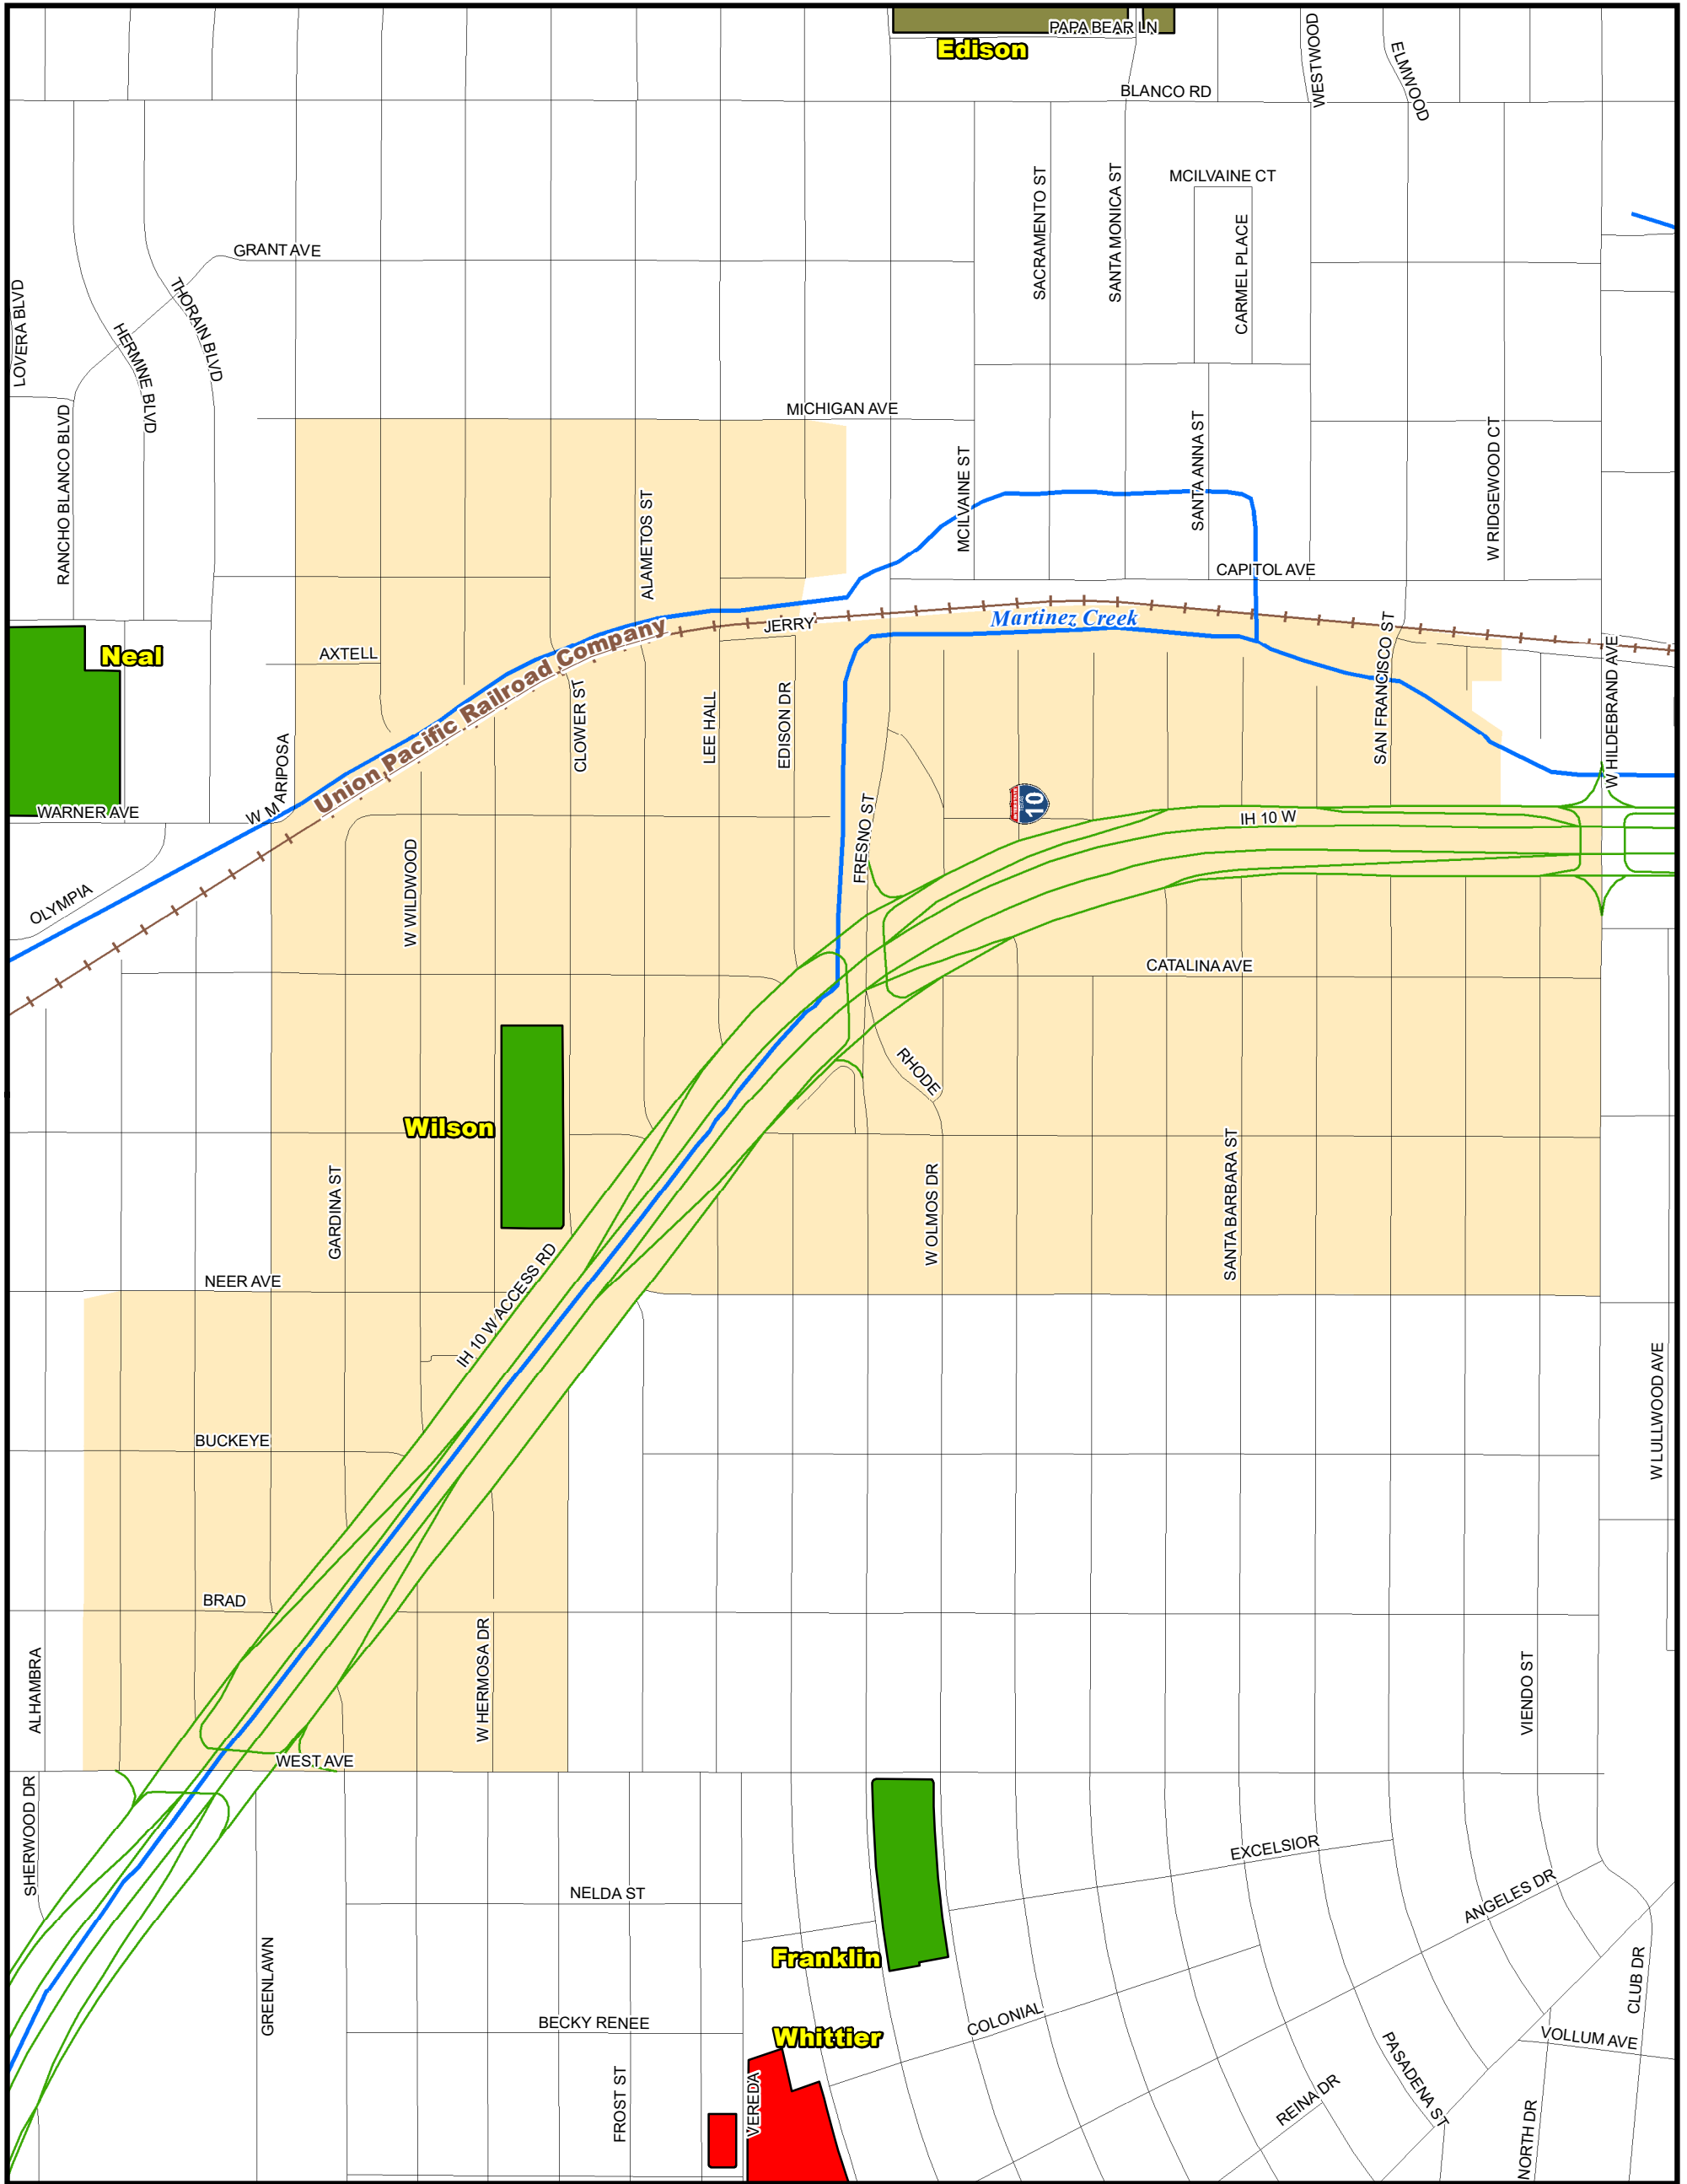

Attendance Boundary for 2021-2022

WILSON
Primary School
Grades Served: PK-5

1421 CLOWER ST.
SAN ANTONIO, TX 78201

LEGEND

1 inch equals 0.12 miles

Last Updated 2019-2020

SAISD Facilities		Route Features		Natural Features	
Facility_Type					
 Administrative	 Primary PK/K-5/6	 Middle School	Streets	Rivers & Creeks	Water Bodies
 Closed - Pending Reuse	 High School	 PK/K-8 School	Railroad Tracks		
		 Special Program			