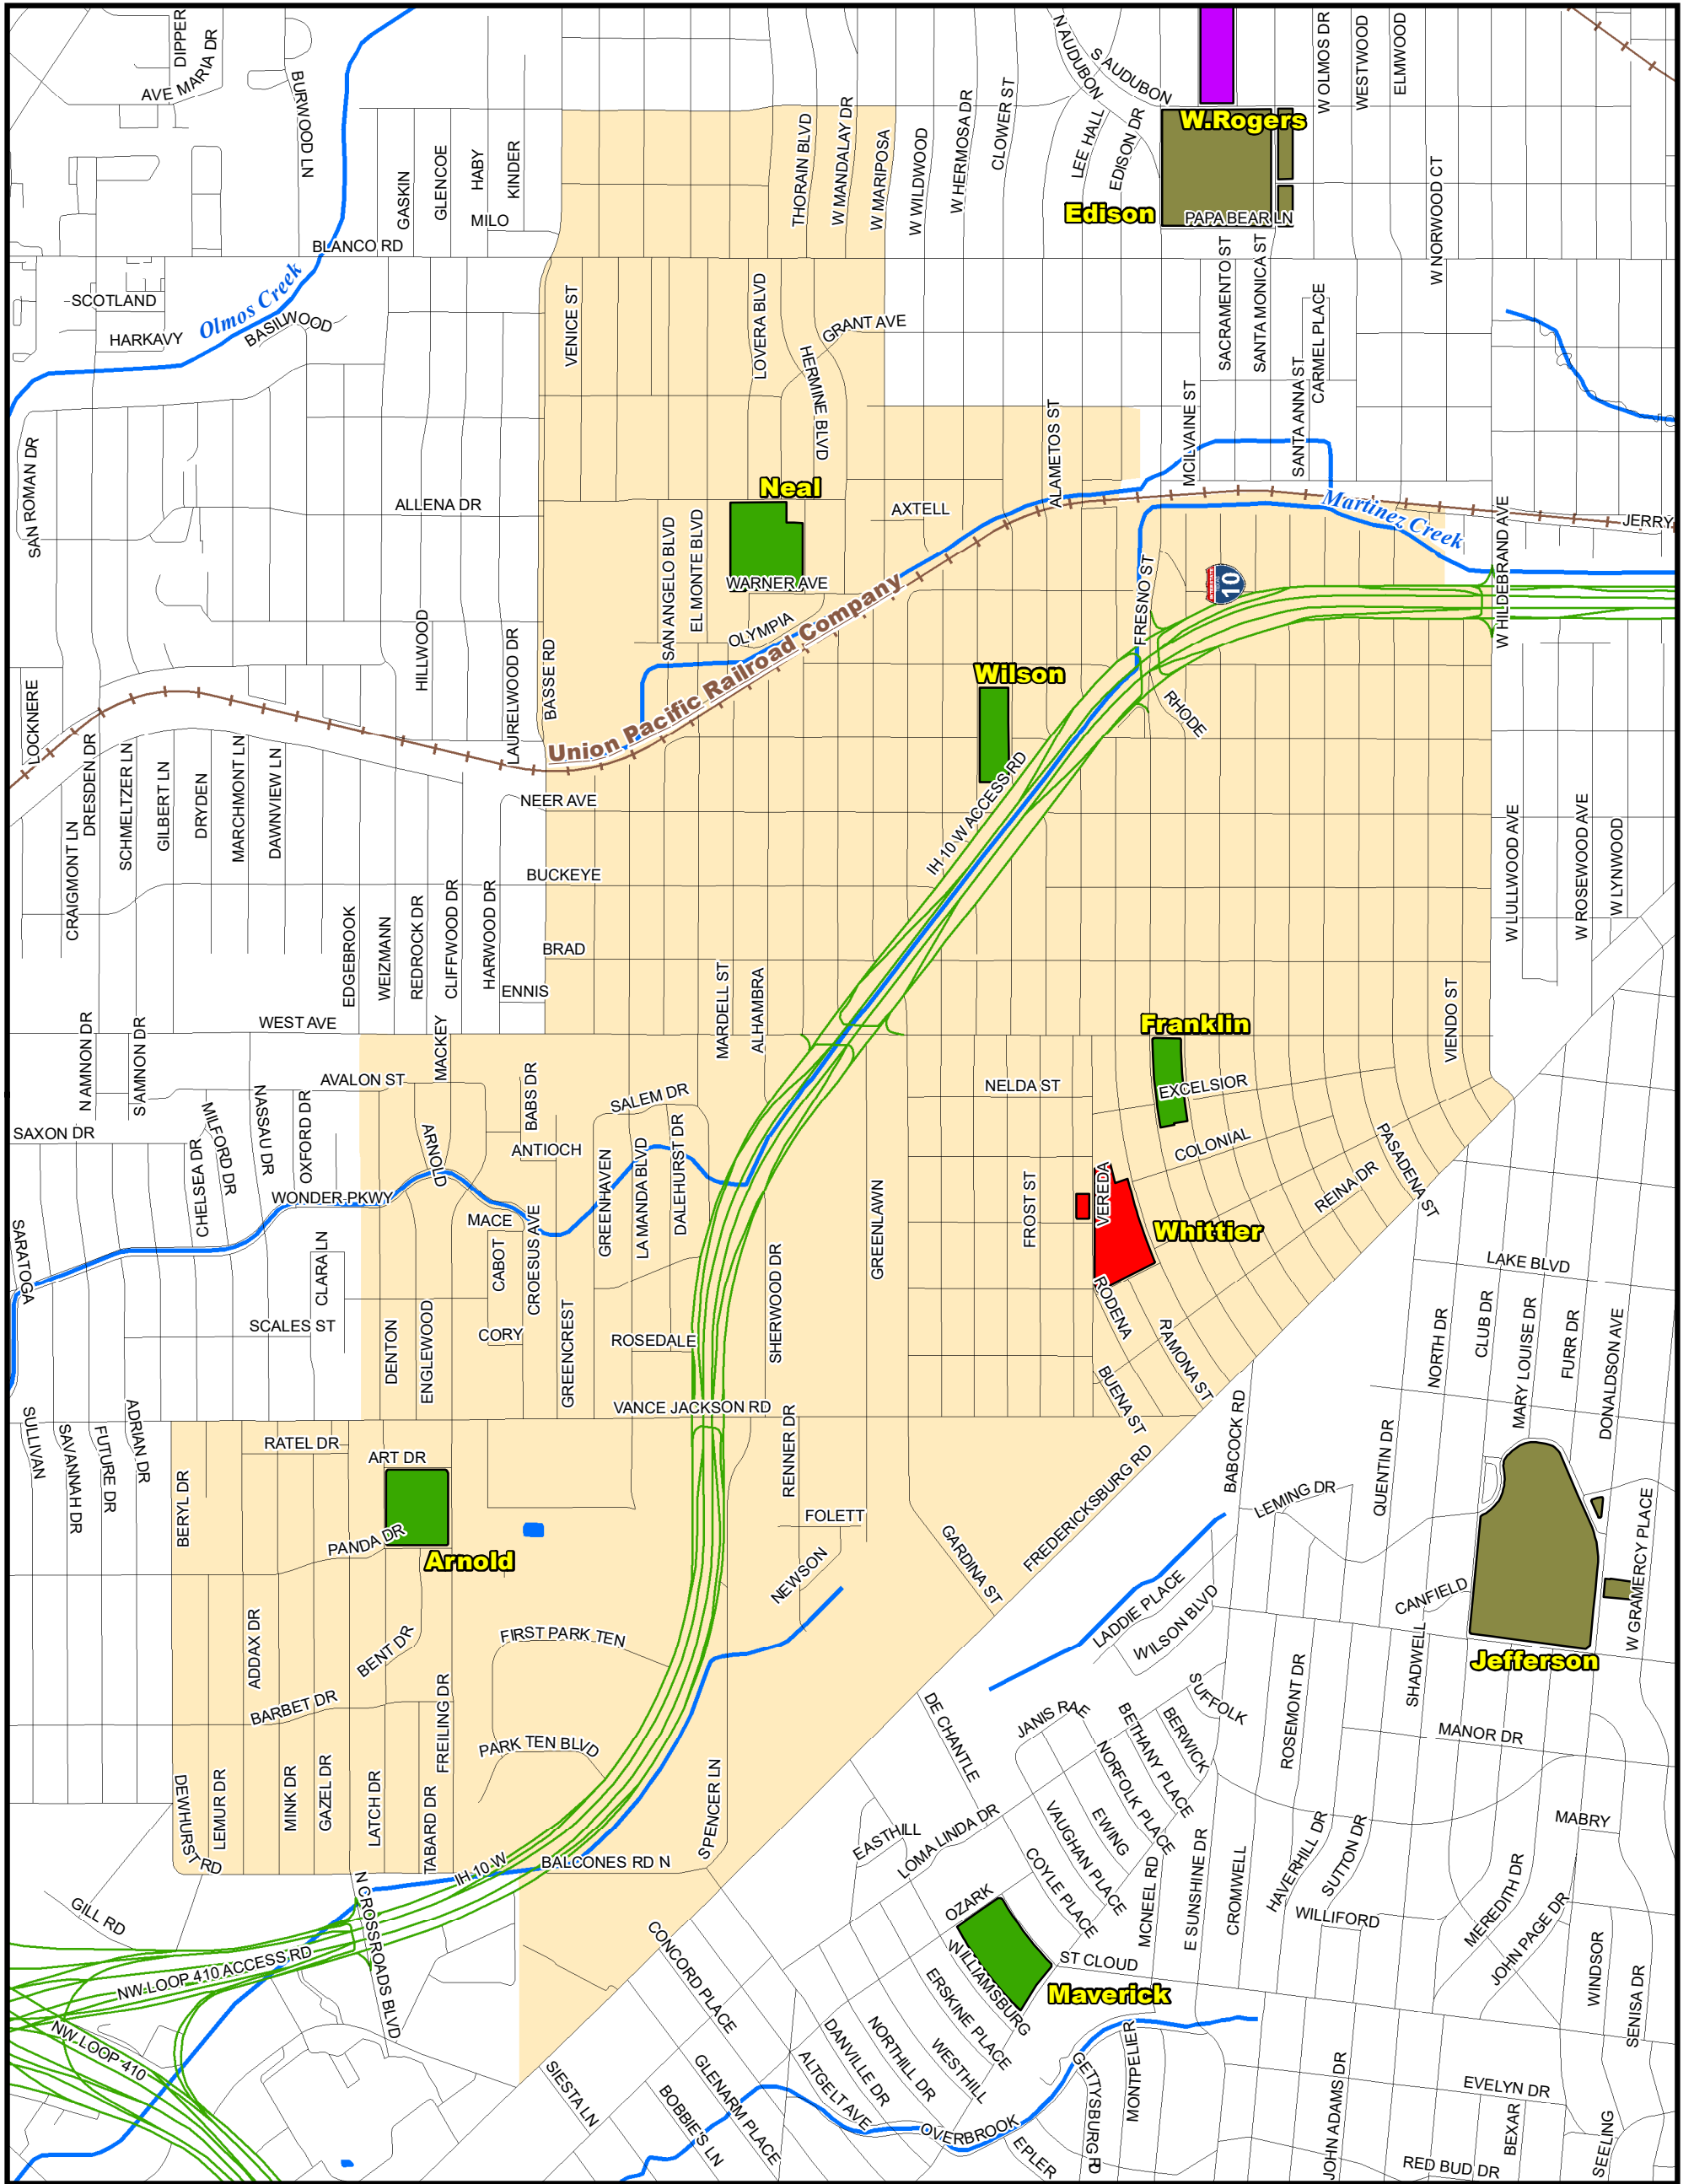

Attendance Boundary for 2021-2022

WHITTIER
Middle School
Grades Served: 6-8

2101 EDISON DR
SAN ANTONIO, TX 78201

LEGEND

1 inch equals 0.26 miles

Last Updated 2019-2020

SAISD Facilities		Route Features		Natural Features	
Facility_Type					
	Administrative		Early Childhood EC		Streets
	Closed - Pending Reuse		Primary PK/K-5/6		Railroad Tracks
	High School		PK/K-8 School		Rivers & Creeks
	Special Program		Middle School		Water Bodies