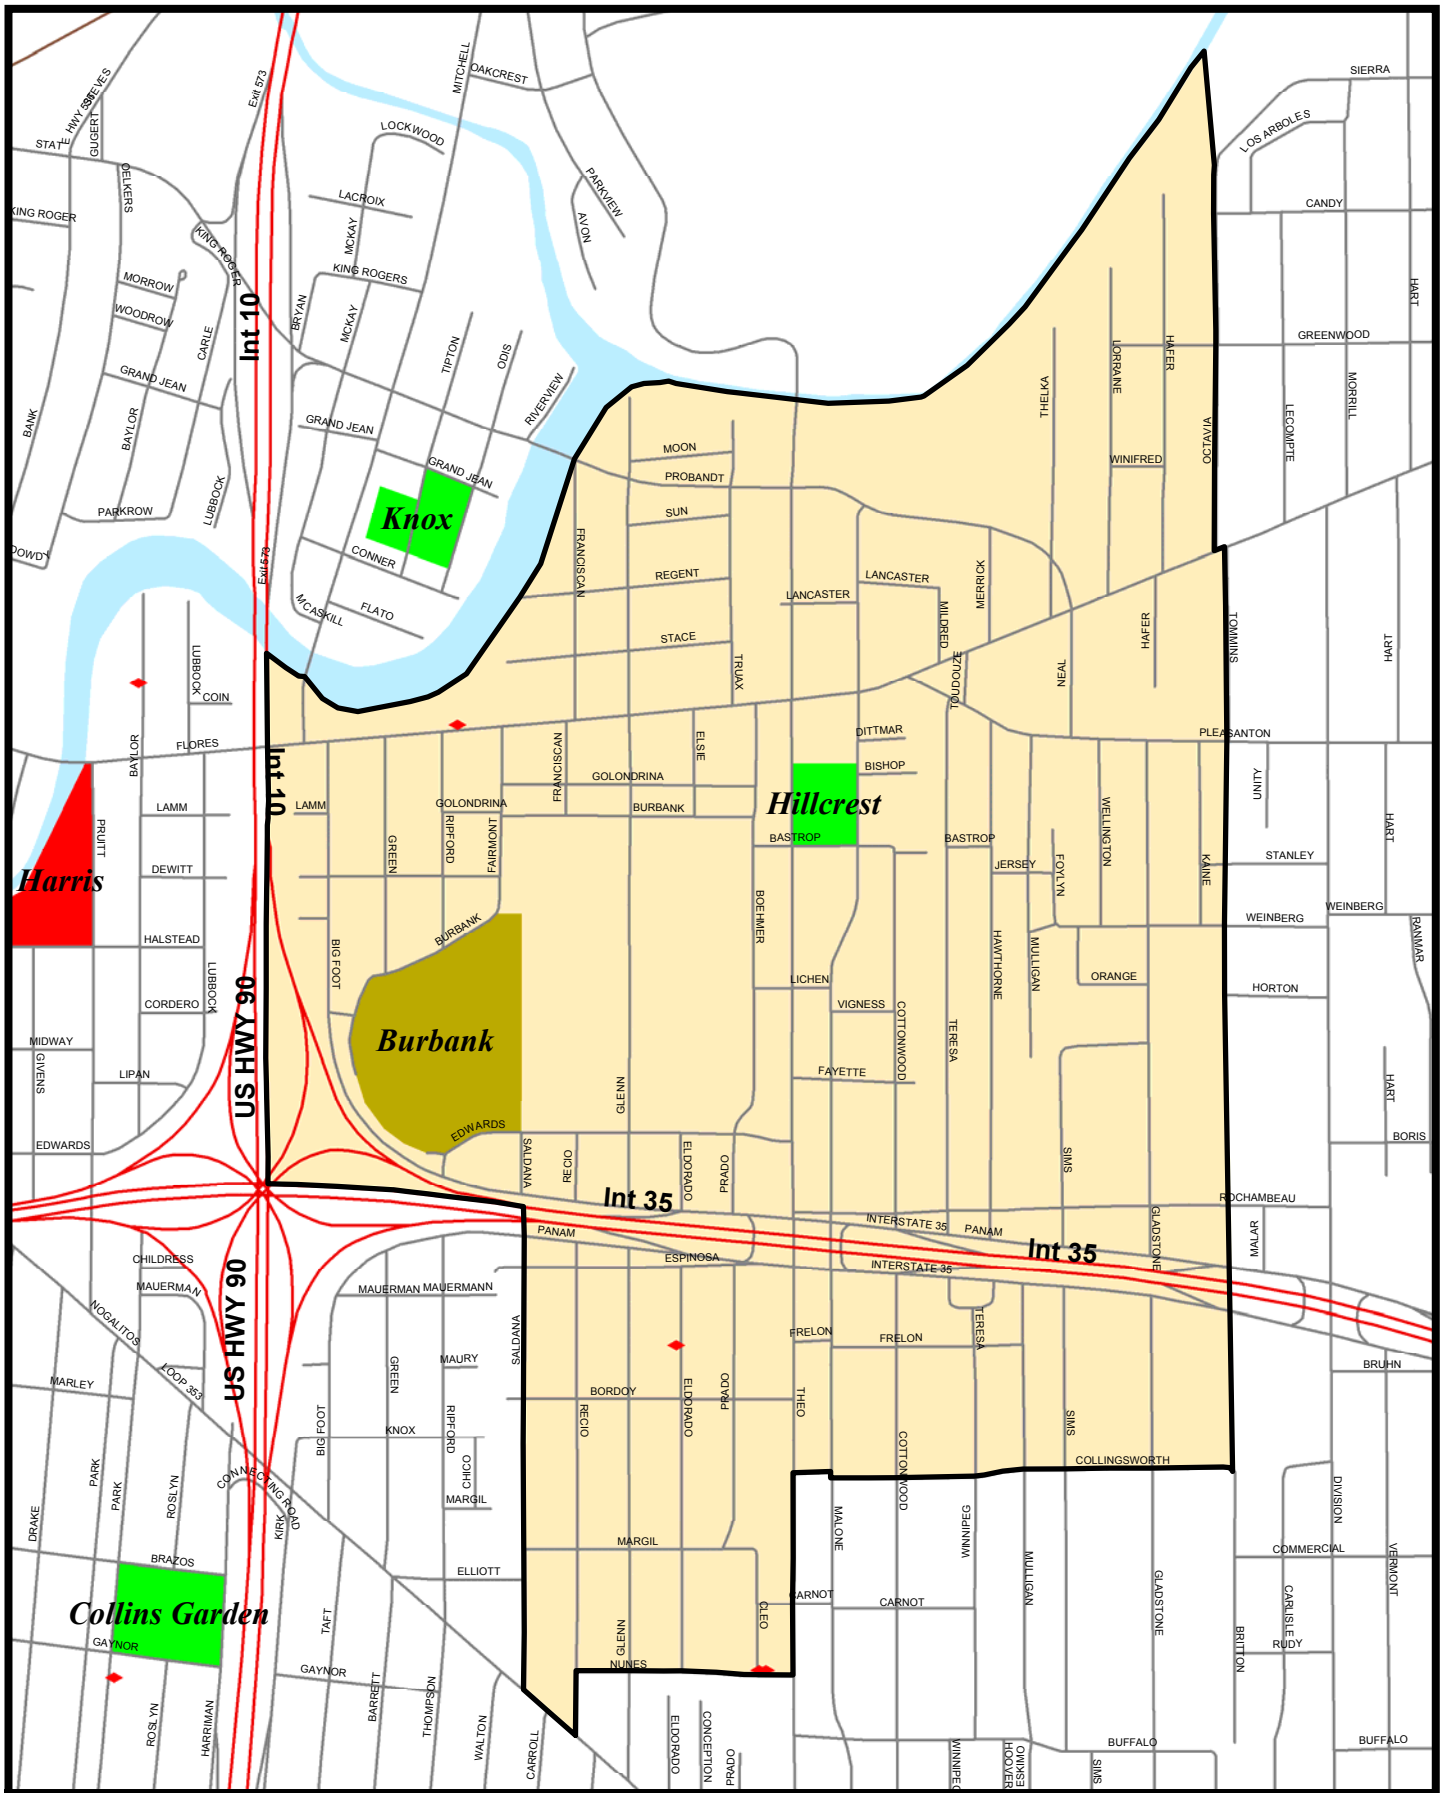

# Hillcrest Elementary Attendance Boundary

211 W Malone Ave  
San Antonio, TX 78214

1 inch equals 0.21 miles

## Legend

Facilities	
<span style="color: green;">■</span> Elementary	<span style="color: blue;">▲</span> Non-Traditional
<span style="color: olive;">■</span> High	<span style="color: orange;">◆</span> Charter Schools
<span style="color: red;">■</span> Middle	<span style="color: red;">◆</span> Apartments
<span style="color: yellow;">■</span> Admin	— Streets
	— Highways
	— Railroad
	— Creeks & Streams
	— Rivers
	— Attendance Area
	— Federal Developments

## Attendance Area